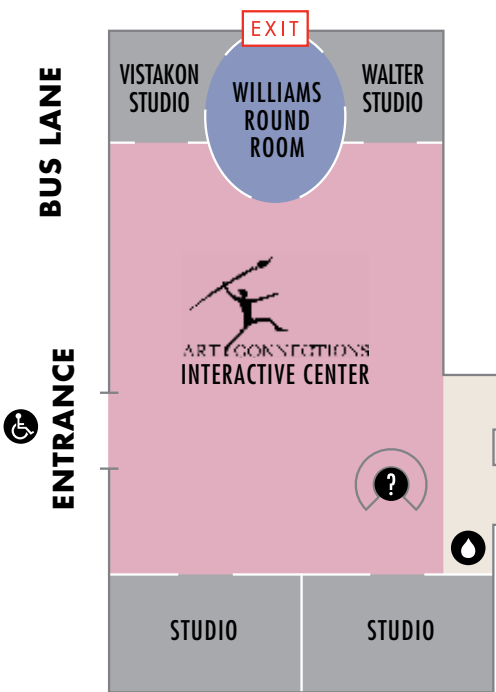

## MAP KEY

Information Desk	Changing Station	Permanent Galleries	Special Events Space
Wheelchair Access	Water Fountain	Special Exhibitions	Garden
Mens' Restroom	Stairs	Studios	Water
Womens' Restroom	Emergency Exit	Art Connections	The Cummer Store

## GARDEN POINTS OF INTEREST

- 1 Diana of the Hunt
- 2 Peacock Fountain
- 3 Mosaic Pool
- 4 Wisteria Arbor
- 5 Gloriette & Fountain
- 6 Reflecting Pools
- 7 Lion Sculpture
- 8 The Cummer Oak

**MAIN ENTRANCE**