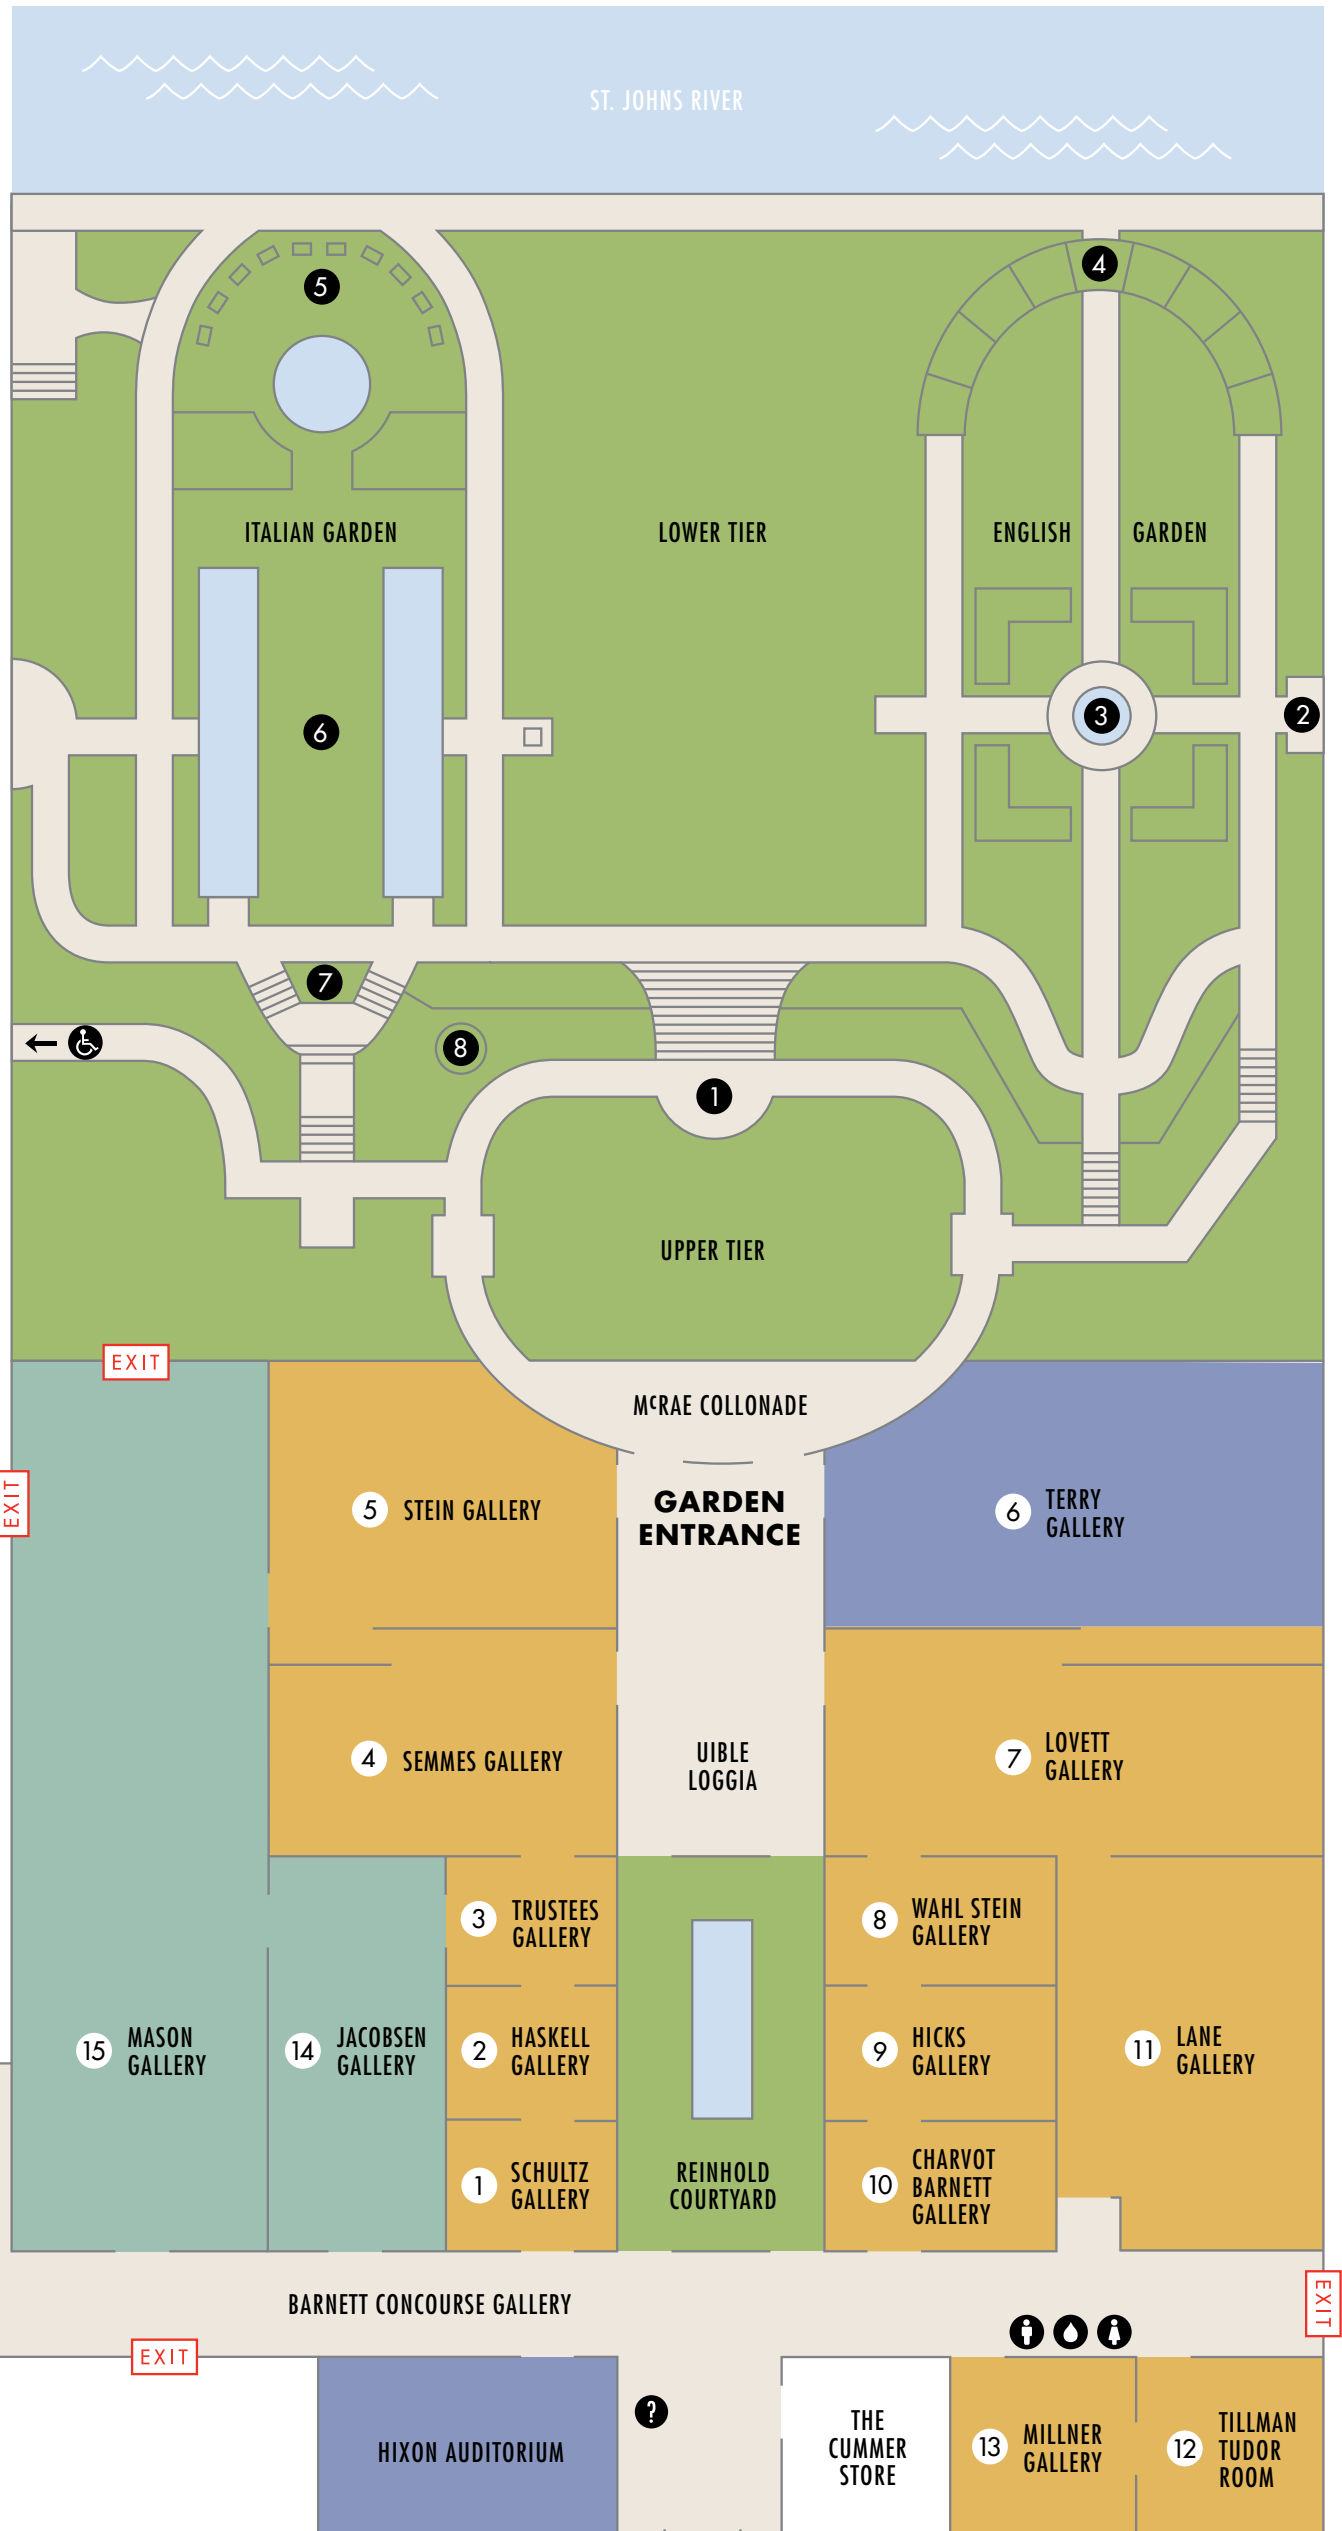

## MAP KEY

Information Desk	Changing Station	Permanent Galleries	Special Events Space
Wheelchair Access	Water Fountain	Special Exhibitions	Garden
Mens' Restroom	Stairs	Studios	Water
Womens' Restroom	Emergency Exit	Art Connections	The Cummer Store

## GARDEN POINTS OF INTEREST

- 1 Diana of the Hunt
- 2 Peacock Fountain
- 3 Mosaic Pool
- 4 Wisteria Arbor
- 5 Gloriette & Fountain
- 6 Reflecting Pools
- 7 Lion Sculpture
- 8 The Cummer Oak

## GALLERY LISTING

- 1 **Schultz** Ancient Art
- 2 **Haskell** Medieval and Renaissance Art
- 3 **Trustees** Renaissance Art
- 4 **Semmes** 17th Century European Baroque Art
- 5 **Stein** Special Exhibitions
- 6 **Terry** Special Events Space
- 7 **Lovett** 18th Century Art and Meissen Porcelain
- 8 **Wahl Stein** Late 18th and 19th Century American Art
- 9 **Hicks** 19th Century American Art
- 10 **Charvot Barnett** Late 19th Century European Art
- 11 **Lane** 20th Century European and American Art
- 12 **Tillman Tudor Room** Cummer family parlor
- 13 **Millner** Works on Paper
- 14 **Jacobsen** Special Exhibition
- 15 **Mason** Special Exhibition

**MAIN ENTRANCE**